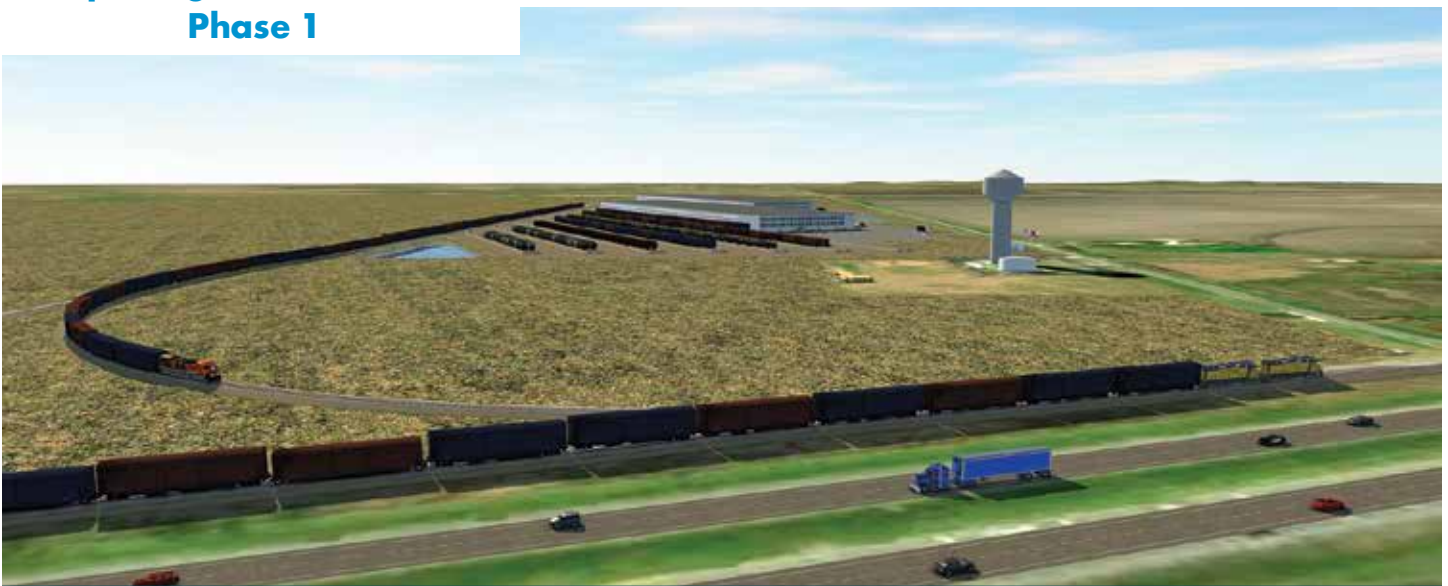

RCR Taylor Logistics Park

A Master Planned Rail-Served Logistic & Industrial Park with Dual Rail Service by Union Pacific & BNSF
Taylor, Texas (Texas State Highway 79 @ Farm-to-Market Road 3349)

LOCATED BETWEEN HUTTO & TAYLOR, TEXAS | SERVING THE GREATER AUSTIN AREA

Opening Summer 2019
Phase 1

Property Features

Land Size

±750 acres, regional rail-served park, additional acreage available

Location

5 miles from Texas SH 130 Toll Road, 12.5 miles from Round Rock, 35 miles from Austin Central Business District and ideally located between D/FW Metroplex and Mexico

Highway Access

Conveniently located on Texas SH 79 for easy access to Texas SH 130 Toll Road and Interstate 35

Rail Service

Union Pacific | www.up.com
BNSF | www.bnsf.com

Building Sizes

50,000 sq. ft. to 1,000,000 sq. ft. plus