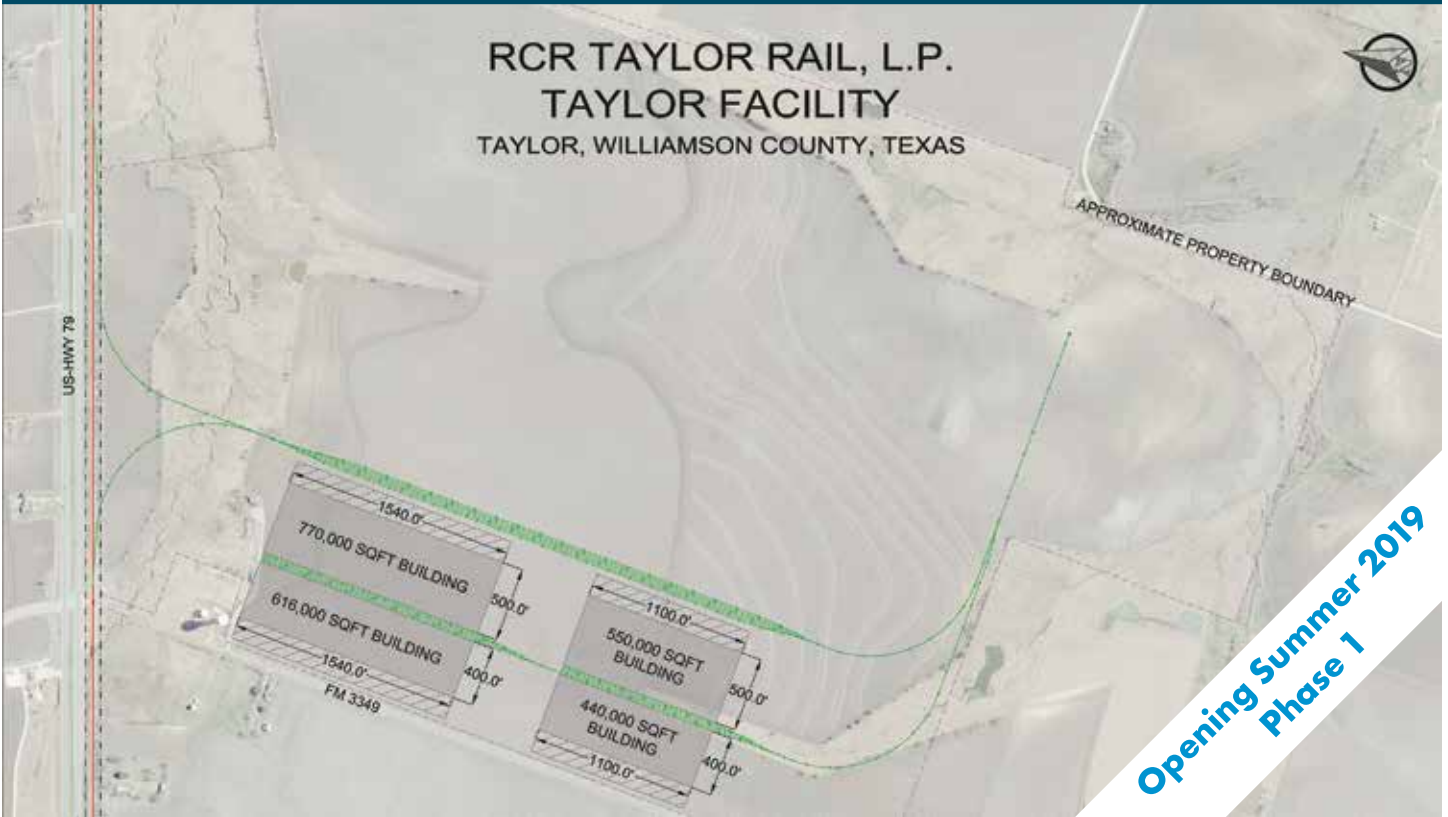

RCR Taylor Logistics Park

A Master Planned Rail-Served Logistic & Industrial Park with Dual Rail Service by Union Pacific & BNSF
Taylor, Texas (Texas State Highway 79 @ Farm-to-Market Road 3349)

LOCATED BETWEEN HUTTO & TAYLOR, TEXAS | SERVING THE GREATER AUSTIN AREA