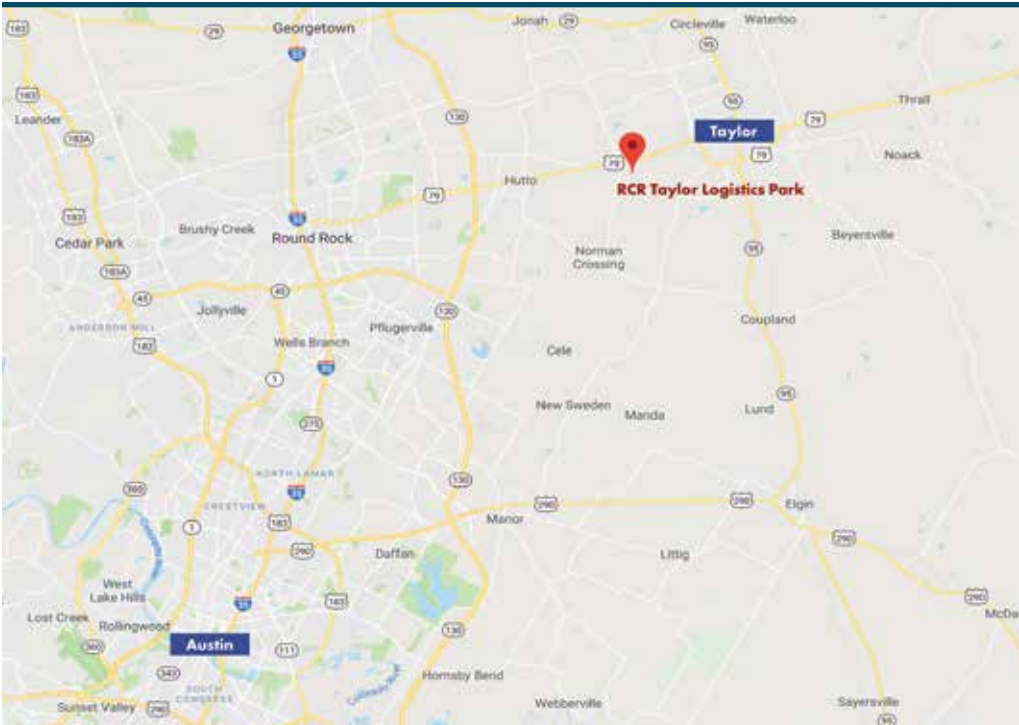

RCR Taylor Logistics Park

A Master Planned Rail-Served Logistic & Industrial Park with Dual Rail Service by Union Pacific & BNSF
Taylor, Texas (Texas State Highway 79 @ Farm-to-Market Road 3349)

LOCATED BETWEEN HUTTO & TAYLOR, TEXAS | SERVING THE GREATER AUSTIN AREA

Offering Rail & Non-Rail Commercial Sites

LAND AVAILABLE: UP TO ±750 ACRES

Visit
taylor.rcrrailco.com

Fast Facts

Population of Taylor, Texas
16,853

Taylor School Districts
GEM rated by the State of Texas

Economic Growth
Since 2008, 20 new companies
bringing 300 new jobs and
investing \$40M into local
economy

Opening Summer 2019
Phase 1

Property Features

Land Size

±750 acres, regional rail-served park, additional acreage available

Location

5 miles from Texas SH 130 Toll Road, 12.5 miles from Round Rock, 35 miles from Austin Central Business District and ideally located between D/FW Metroplex and Mexico